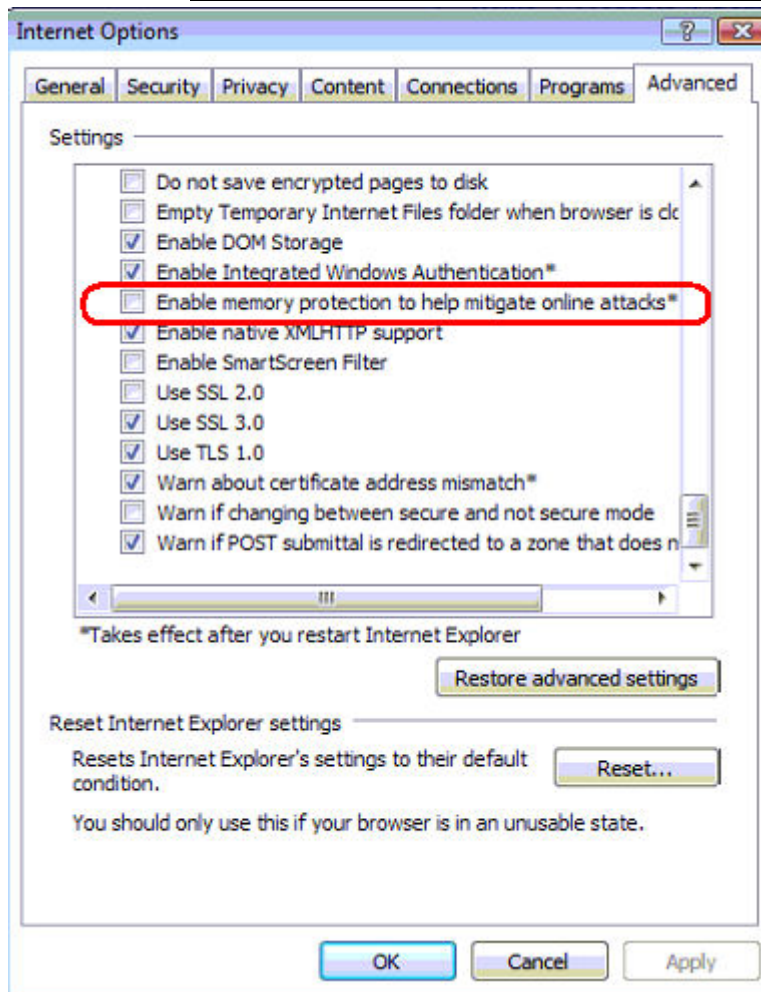

B、 Please disable **Enable memory protection to help mitigate online attacks**

4. Further Information

If you still have any problems about these functions, please contact with our engineer