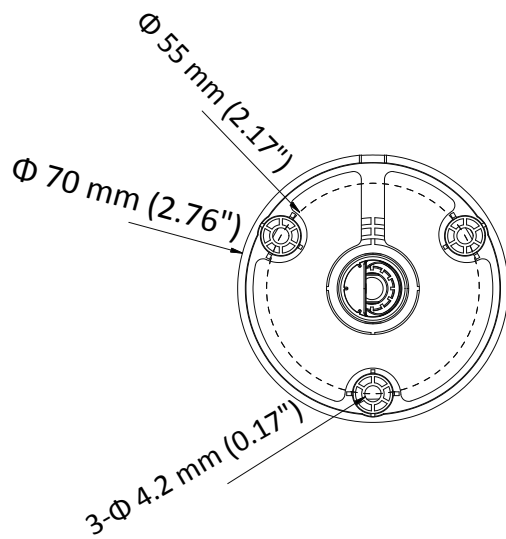

Dimensions