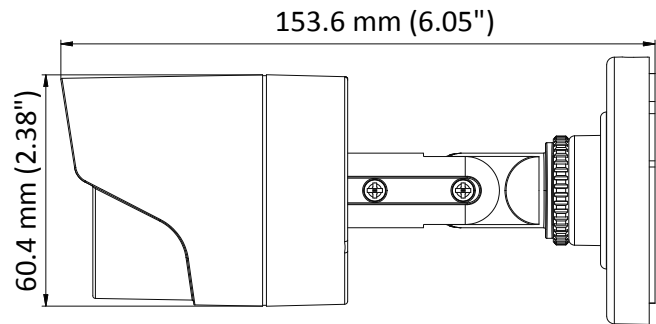

Dimensions